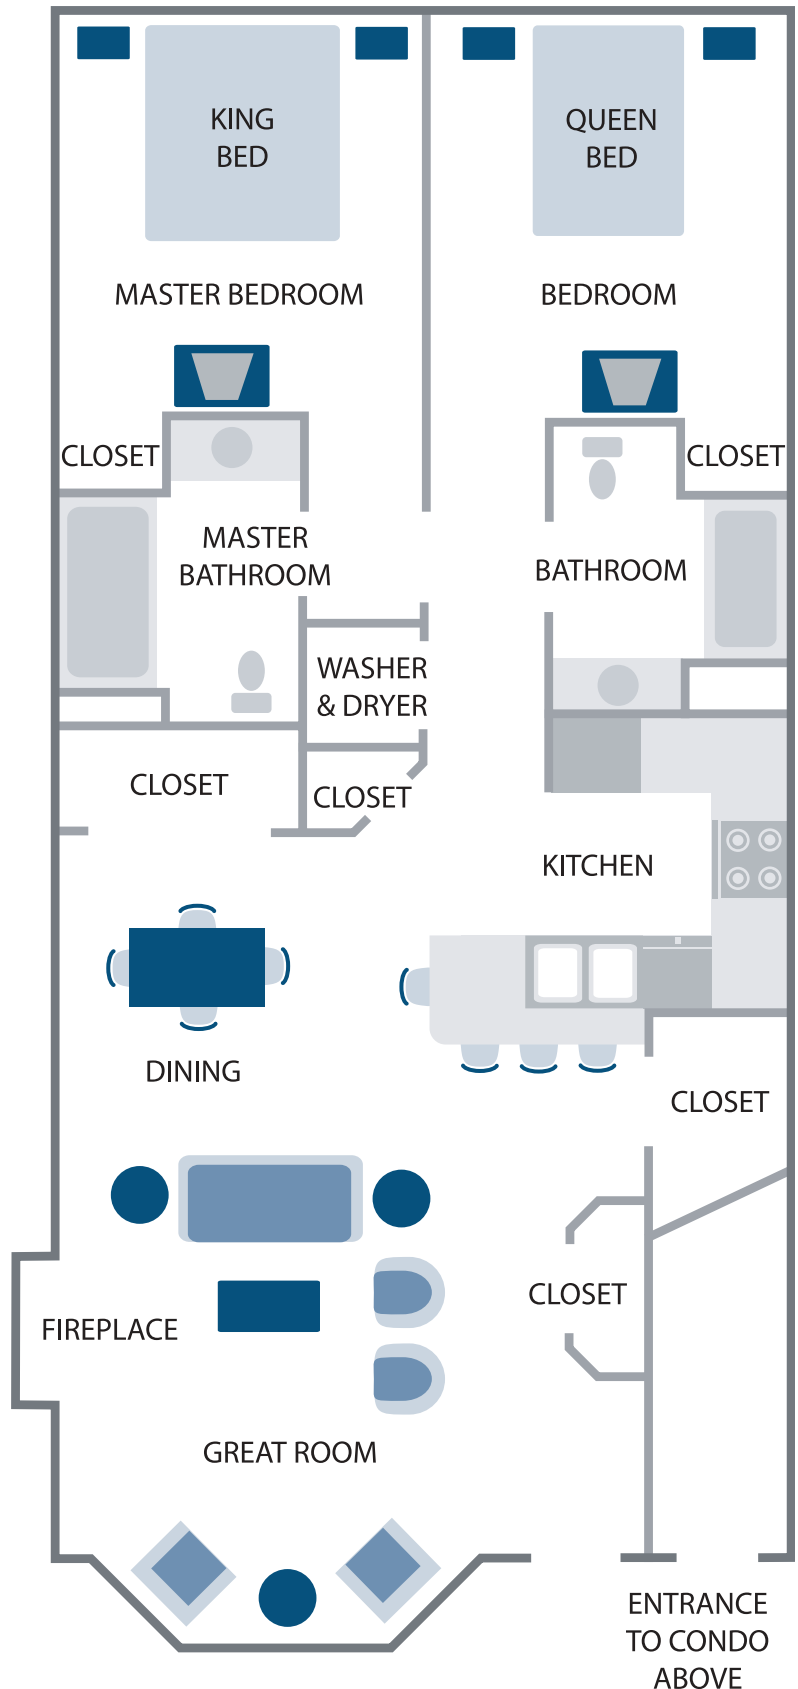

Covered Porch

- 1 Table
- 4 Chairs